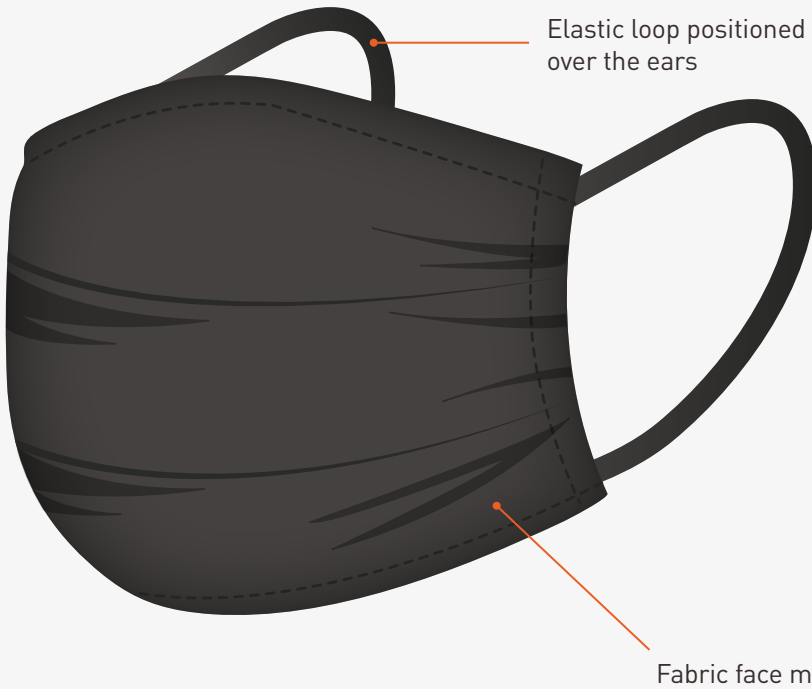

RE-USEABLE BARRIER MASK 123325

FITTING METHOD

SPECIFICATION

AGE GROUP: adult

MATERIAL: 120gsm cotton blend (three layers)

SIZE: one

GENDER: unisex

CARE: machine washable at 60°

MANUFACTURED IN THE UK

COLOUR OPTIONS

BLACK

BLUE

RED

ORANGE

GREEN

GREY